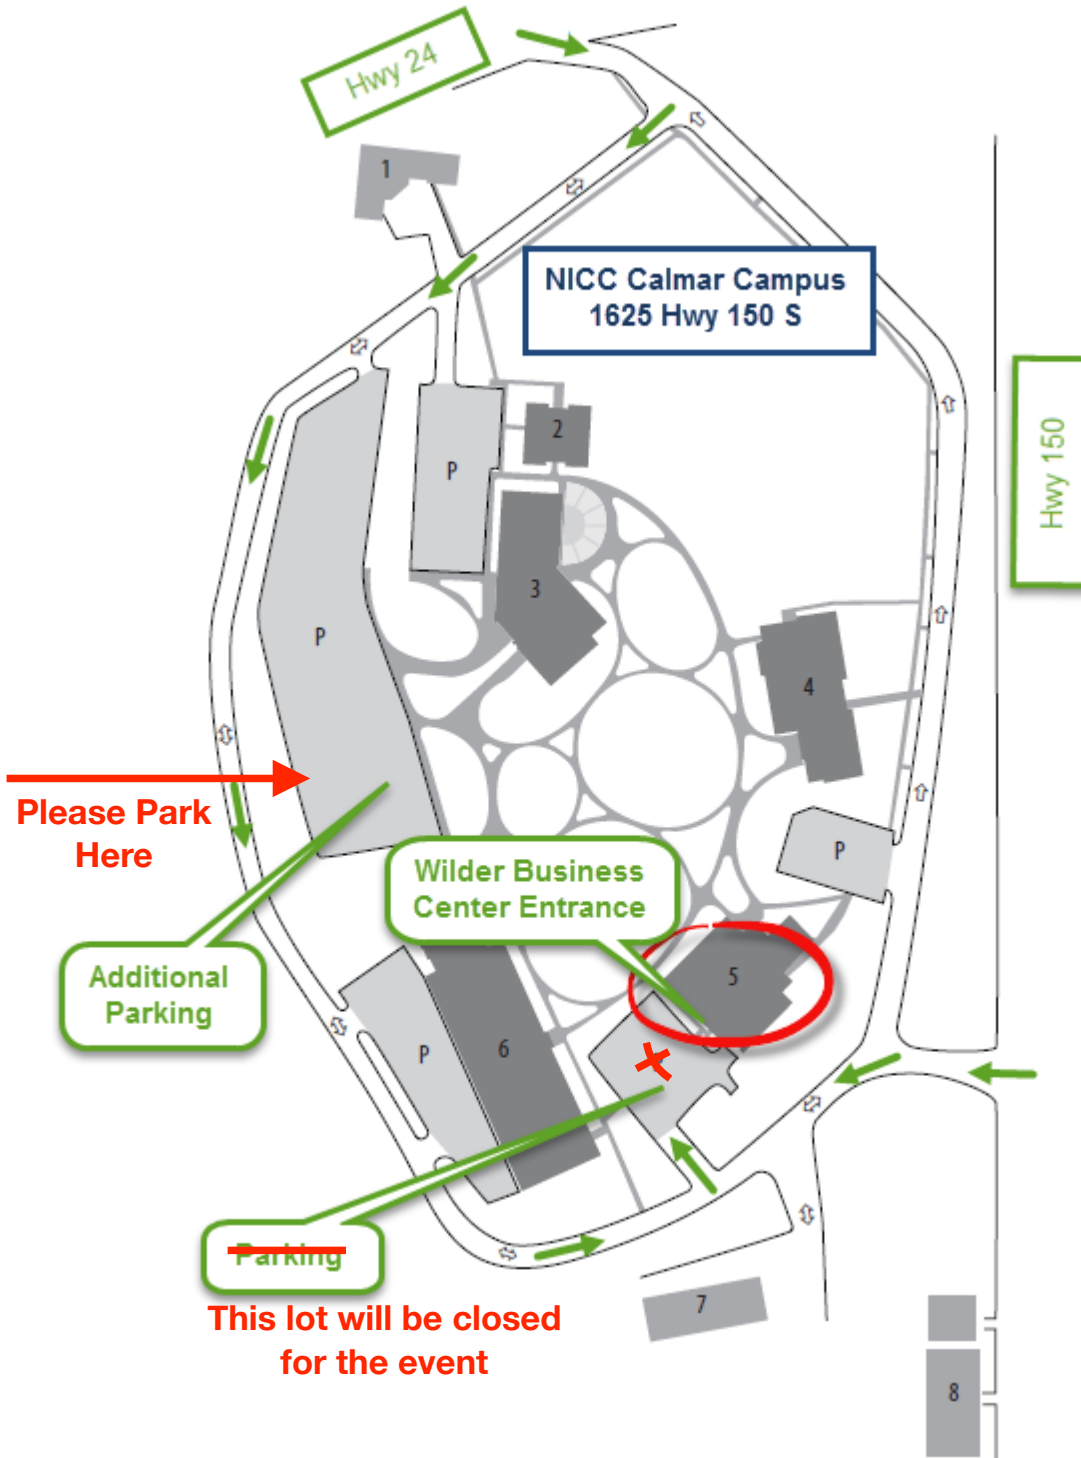

Northeast Iowa Community College | Calmar Campus

1625 Hwy 150 South | Calmar, IA 52132

800.728.2256, ext. 399

1- Child Development Center	5- Wilder Business Center
2- Administration Building	6- Industrial Tech Building
3- Student Center/Library	7- Ag Tech Building
4- Max Clark Hall	8- Iowa's Dairy Center